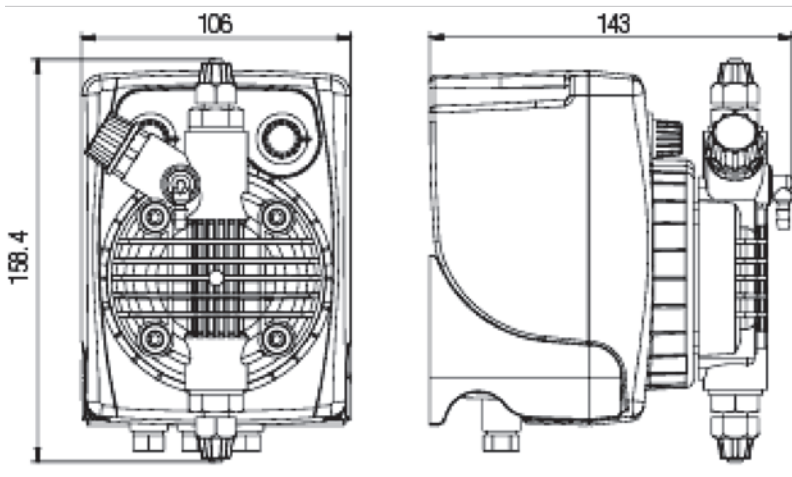

(*Other power supply, please enquire.)

Dimensions

Materials:

Pump head: polypropylene
(on request: PVC, SS316, PTFE, PVDF)

Diaphragm: PTFE

Connections: polypropylene

Foot filter: polypropylene

Injection valve: polypropylene